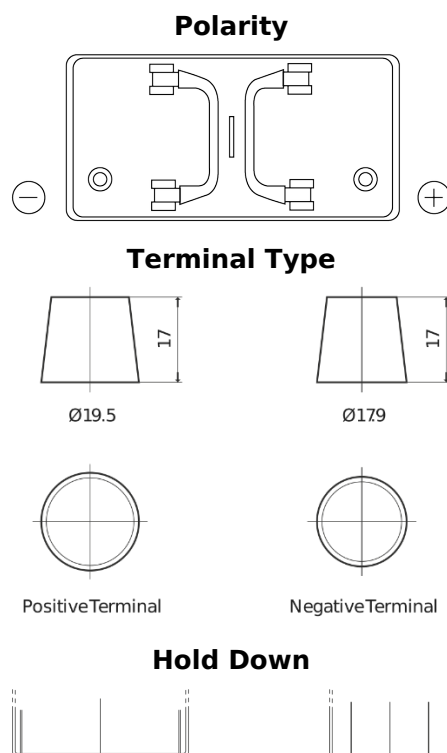

Product overview

Batteries for Trucks, Buses, Construction, Agriculture

StartPRO EG1250

Part number	EG1250
Technology	Flooded
EAN/GTIN	3661024035408
Voltage	12 V
Capacity	125 Ah
CCA	760 A
Length	349 mm
Width	175 mm
Height	285 mm
Box size	D03
Polarity	ETN 0
Terminal Type	EN taper post
Hold Down	B0
Weights (subject of variation)	29.50 kg