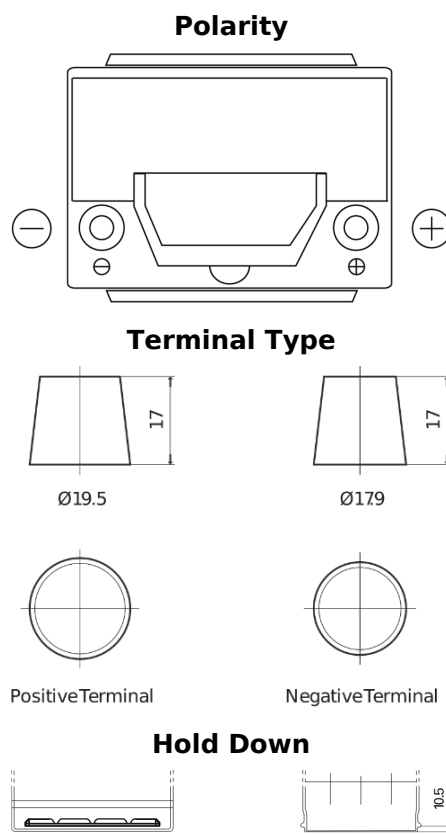

Product overview

Batteries for Cars

Premium EA654

Part number	EA654
Technology	Flooded
EAN/GTIN	3661024034142
Voltage	12 V
Capacity	65.0 Ah
CCA	580 A
Length	230 mm
Width	173 mm
Height	222 mm
Box size	D23
Polarity	ETN 0
Terminal Type	EN taper post
Hold Down	Korean B1
Weights (subject of variation)	16.00 kg