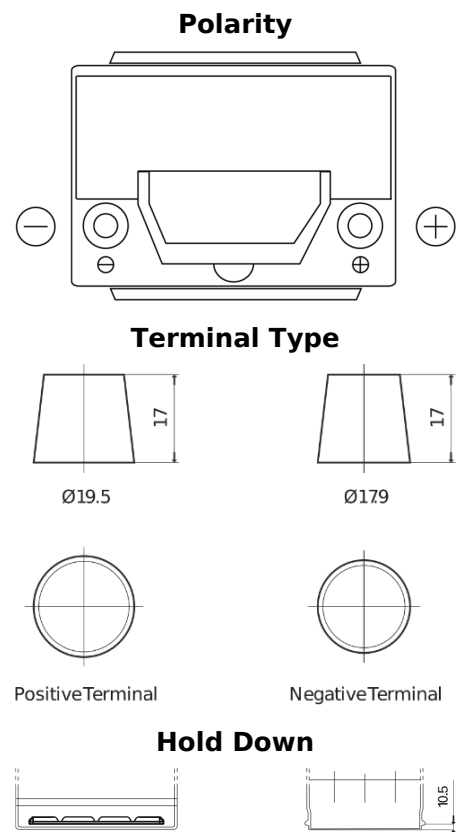

Product overview

Batteries for Cars

Premium EA654

Part number	EA654
Technology	Flooded
EAN/GTIN	3661024034142
Voltage	12 V
Capacity	65.0 Ah
CCA	580 A
Length	230 mm
Width	173 mm
Height	222 mm
Box size	D23
Polarity	ETN 0
Terminal Type	EN taper post
Hold Down	Korean B1
Weights (subject of variation)	16.00 kg