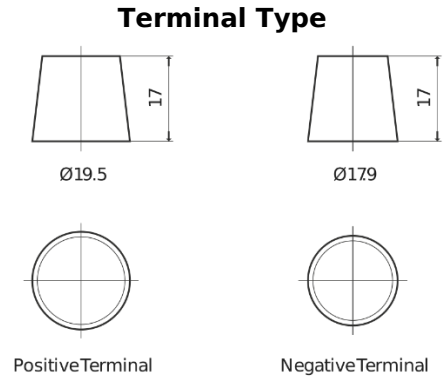

Product overview

Batteries for Marine and Leisure

Equipment GEL ES1300

Part number	ES1300
Technology	GEL
EAN/GTIN	3661024035781
Voltage	12 V
Capacity	120 Ah
Watt hour	1300 Wh
Length	345 mm
Width	171 mm
Height	283 mm
Box size	D03
Polarity	ETN 0
Terminal Type	EN taper post
Hold Down	B0
Weights (subject of variation)	37.50 kg