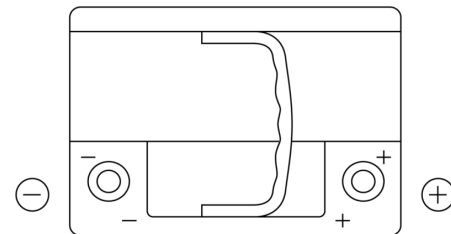

**Product overview**

Batteries for Cars

**Premium EA612**

Part number	EA612
Technology	Flooded
EAN/GTIN	3661024034272
Voltage	12 V
Capacity	61.0 Ah
CCA	600 A
Length	242 mm
Width	175 mm
Height	175 mm
Box size	LB2
Polarity	ETN 0
Terminal Type	EN taper post
Hold Down	B13
Weights (subject of variation)	14.00 kg

**Polarity**

**Terminal Type**

Positive Terminal

Negative Terminal

**Hold Down**

Design, features and specifications are subject to change without notice. We disclaim any representation or warranty, express or implied, concerning the data or recommendations, and in no event shall be liable for any loss or damage claimed to have arisen as a result. Some products may not be available in your local market.