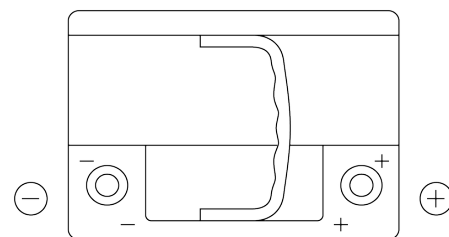

Product overview

Batteries for Cars

Premium EA612

Part number	EA612
Technology	Flooded
EAN/GTIN	3661024034272
Voltage	12 V
Capacity	61.0 Ah
CCA	600 A
Length	242 mm
Width	175 mm
Height	175 mm
Box size	LB2
Polarity	ETN 0
Terminal Type	EN taper post
Hold Down	B13
Weights (subject of variation)	14.00 kg

Polarity

Terminal Type

Positive Terminal

Negative Terminal

Hold Down

Design, features and specifications are subject to change without notice. We disclaim any representation or warranty, express or implied, concerning the data or recommendations, and in no event shall be liable for any loss or damage claimed to have arisen as a result. Some products may not be available in your local market.