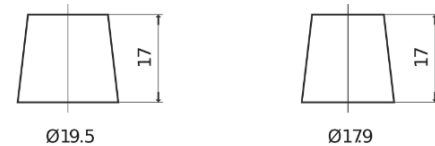

**Product overview**

Batteries for Cars

**Premium EA612**

Part number	EA612
Technology	Flooded
EAN/GTIN	3661024034272
Voltage	12 V
Capacity	61.0 Ah
CCA	600 A
Length	242 mm
Width	175 mm
Height	175 mm
Box size	LB2
Polarity	ETN 0
Terminal Type	EN taper post
Hold Down	B13
Weights (subject of variation)	14.00 kg

**Polarity**

**Terminal Type**

Positive Terminal

Negative Terminal

**Hold Down**

Design, features and specifications are subject to change without notice. We disclaim any representation or warranty, express or implied, concerning the data or recommendations, and in no event shall be liable for any loss or damage claimed to have arisen as a result. Some products may not be available in your local market.