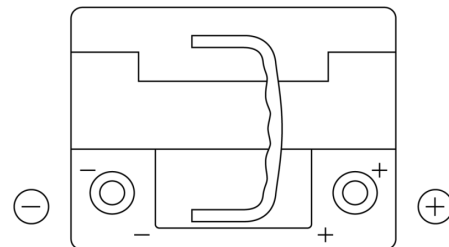

Product overview

Batteries for Cars

Premium EA530

Part number	EA530
Technology	Flooded
EAN/GTIN	3661024034203
Voltage	12 V
Capacity	53.0 Ah
CCA	540 A
Length	207 mm
Width	175 mm
Height	190 mm
Box size	L01
Polarity	ETN 0
Terminal Type	EN taper post
Hold Down	B13
Weights (subject of variation)	12.70 kg

Polarity

Terminal Type

Positive Terminal

Negative Terminal

Hold Down

Design, features and specifications are subject to change without notice. We disclaim any representation or warranty, express or implied, concerning the data or recommendations, and in no event shall be liable for any loss or damage claimed to have arisen as a result. Some products may not be available in your local market.