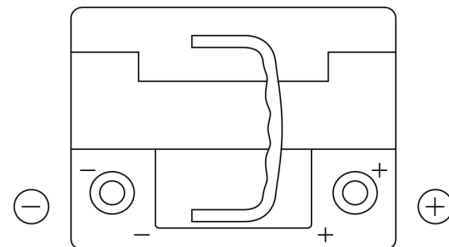

Product overview

Batteries for Cars

Premium EA472

Part number	EA472
Technology	Flooded
EAN/GTIN	3661024034265
Voltage	12 V
Capacity	47.0 Ah
CCA	450 A
Length	207 mm
Width	175 mm
Height	175 mm
Box size	LB1
Polarity	ETN 0
Terminal Type	EN taper post
Hold Down	B13
Weights (subject of variation)	11.40 kg

Polarity

Terminal Type

Positive Terminal

Negative Terminal

Hold Down

Design, features and specifications are subject to change without notice. We disclaim any representation or warranty, express or implied, concerning the data or recommendations, and in no event shall be liable for any loss or damage claimed to have arisen as a result. Some products may not be available in your local market.