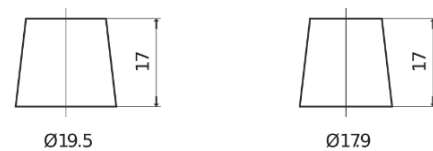

Terminal Type

Positive Terminal

Negative Terminal