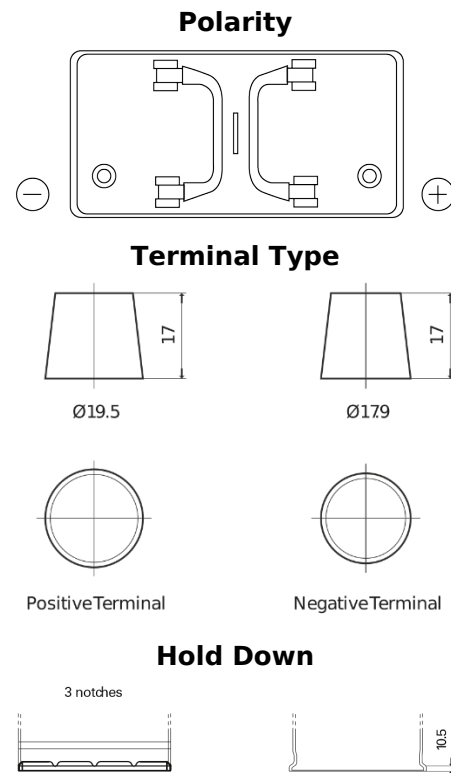

Product overview

Batteries for Trucks, Buses, Construction, Agriculture

PowerPRO EF1202

Part number	EF1202
Technology	Flooded
EAN/GTIN	3661024035279
Voltage	12 V
Capacity	120 Ah
CCA	870 A
Length	349 mm
Width	175 mm
Height	235 mm
Box size	D02
Polarity	ETN 0
Terminal Type	EN taper post
Hold Down	B1
Weights (subject of variation)	27.50 kg