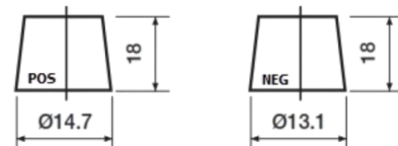

Product overview

Batteries for Cars

Premium EA456

Part number	EA456
Technology	Flooded
EAN/GTIN	3661024034128
Voltage	12 V
Capacity	45.0 Ah
CCA	390 A
Length	237 mm
Width	127 mm
Height	227 mm
Box size	B24
Polarity	ETN 0
Terminal Type	JIS taper post
Hold Down	B1
Weights (subject of variation)	11.80 kg

Polarity

Terminal Type

Remove T1 adapter for T3

Hold Down

Design, features and specifications are subject to change without notice. We disclaim any representation or warranty, express or implied, concerning the data or recommendations, and in no event shall be liable for any loss or damage claimed to have arisen as a result. Some products may not be available in your local market.