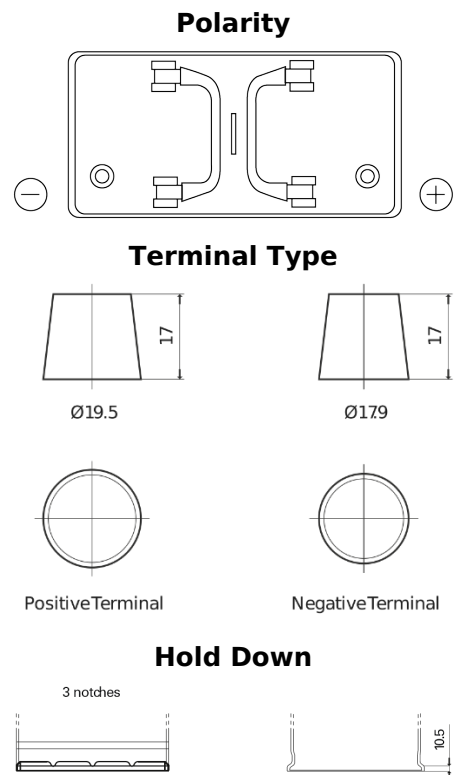

**Product overview**

Batteries for Trucks, Buses, Construction, Agriculture

**PowerPRO CF1202**

Part number	CF1202
Technology	Flooded
EAN/GTIN	3661024015271
Voltage	12 V
Capacity	120 Ah
CCA	870 A
Length	349 mm
Width	175 mm
Height	235 mm
Box size	D02
Polarity	ETN 0
Terminal Type	EN taper post
Hold Down	B1
Weights (subject of variation)	27.50 kg