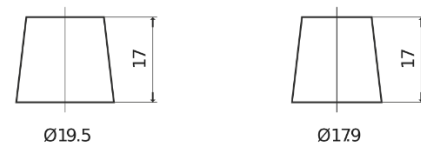

Product overview

Batteries for Cars

Premium EA1050

Part number	EA1050
Technology	Flooded
EAN/GTIN	3661024034302
Voltage	12 V
Capacity	105.0 Ah
CCA	850 A
Length	315 mm
Width	175 mm
Height	205 mm
Box size	LH4
Polarity	ETN 0
Terminal Type	EN taper post
Hold Down	B13
Weights (subject of variation)	23.10 kg

Polarity

Terminal Type

Positive Terminal

Negative Terminal

Hold Down

Design, features and specifications are subject to change without notice. We disclaim any representation or warranty, express or implied, concerning the data or recommendations, and in no event shall be liable for any loss or damage claimed to have arisen as a result. Some products may not be available in your local market.