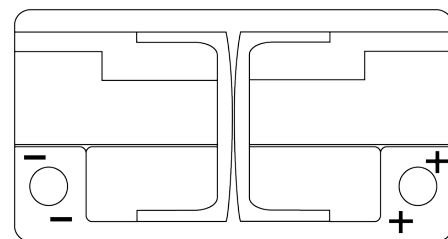

Product overview

Batteries for Cars

Premium EA1050

Part number	EA1050
Technology	Flooded
EAN/GTIN	3661024034302
Voltage	12 V
Capacity	105.0 Ah
CCA	850 A
Length	315 mm
Width	175 mm
Height	205 mm
Box size	LH4
Polarity	ETN 0
Terminal Type	EN taper post
Hold Down	B13
Weights (subject of variation)	23.10 kg

Polarity

Terminal Type

Positive Terminal

Negative Terminal

Hold Down

Design, features and specifications are subject to change without notice. We disclaim any representation or warranty, express or implied, concerning the data or recommendations, and in no event shall be liable for any loss or damage claimed to have arisen as a result. Some products may not be available in your local market.