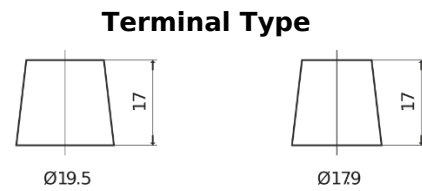

**Product overview**

Batteries for Marine and Leisure

**Dual ER550**

Part number	ER550
Technology	Flooded
EAN/GTIN	3661024035989
Voltage	12 V
Capacity	115 Ah
CCA	760 A
Watt hour	550 Wh
Length	349 mm
Width	175 mm
Height	235 mm
Box size	D02
Polarity	ETN 1
Terminal Type	EN taper post
Hold Down	B0
Weights (subject of variation)	27.80 kg