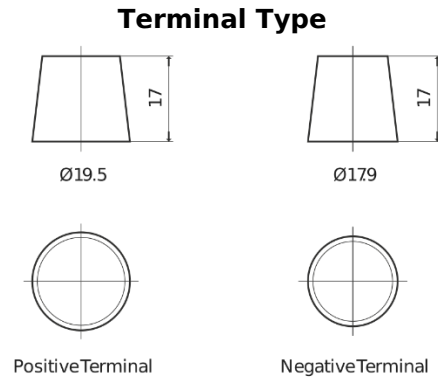

**Product overview**

Batteries for Marine and Leisure

**Dual ER550**

Part number	ER550
Technology	Flooded
EAN/GTIN	3661024035989
Voltage	12 V
Capacity	115 Ah
CCA	760 A
Watt hour	550 Wh
Length	349 mm
Width	175 mm
Height	235 mm
Box size	D02
Polarity	ETN 1
Terminal Type	EN taper post
Hold Down	B0
Weights (subject of variation)	27.80 kg