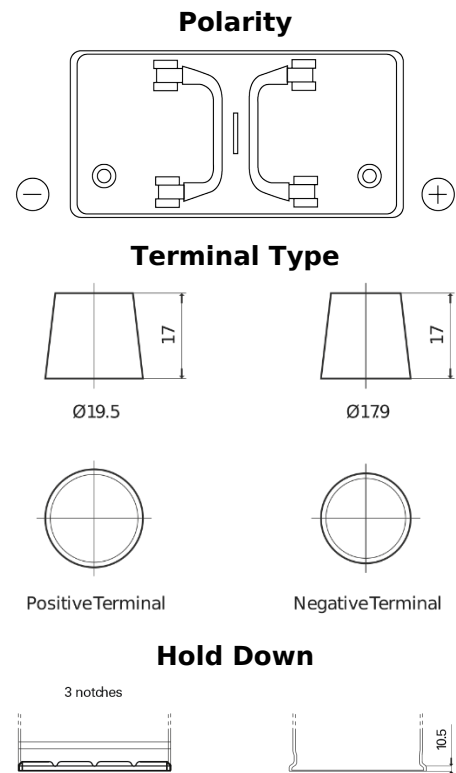

**Product overview**

Batteries for Trucks, Buses, Construction, Agriculture

**StartPRO TG1102**

Part number	TG1102
Technology	Flooded
EAN/GTIN	3661024055390
Voltage	12 V
Capacity	110 Ah
CCA	750 A
Length	349 mm
Width	175 mm
Height	235 mm
Box size	D02
Polarity	ETN 0
Terminal Type	EN taper post
Hold Down	B1
Weights (subject of variation)	25.40 kg