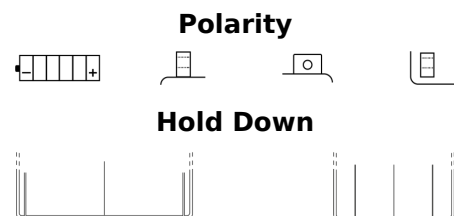

**Product overview**

Batteries for Motorcycles, ATVs, Snowmobiles, Garden

**Conventional E60-N24L-A**

Part number	E60-N24L-A
Technology	Flooded
EAN/GTIN	3661024033589
Voltage	12 V
Capacity	28.0 Ah
CCA	280 A
Length	185 mm
Width	125 mm
Height	175 mm
Box size	C67
Polarity	ETN 0
Terminal Type	M11
Hold Down	B0
Weights (subject of variation)	8.60 kg