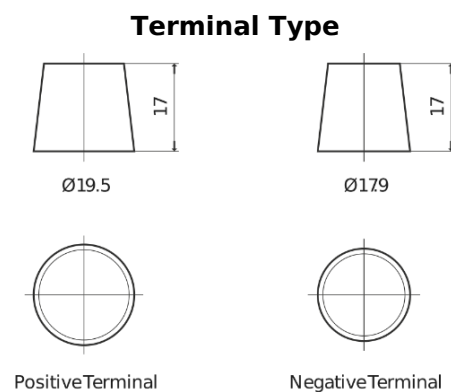

Product overview

Batteries for Trucks, Buses, Construction, Agriculture

StartPRO DG2253

Part number	DG2253
Technology	Flooded
EAN/GTIN	3661024026963
Voltage	12 V
Capacity	225.0 Ah
CCA	1200 A
Length	518 mm
Width	274 mm
Height	240 mm
Box size	D06
Polarity	ETN 3
Terminal Type	EN taper post
Hold Down	B0
Weights (subject of variation)	54.90 kg