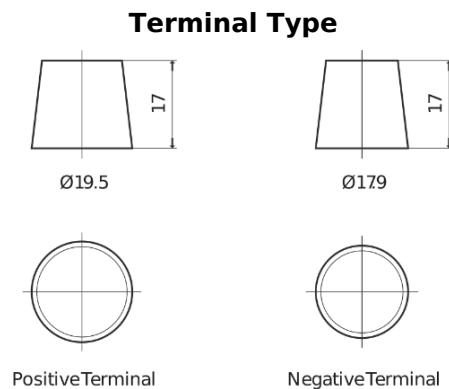

Product overview

Batteries for Trucks, Buses, Construction, Agriculture

StartPRO DG2253

Part number	DG2253
Technology	Flooded
EAN/GTIN	3661024026963
Voltage	12 V
Capacity	225.0 Ah
CCA	1200 A
Length	518 mm
Width	274 mm
Height	240 mm
Box size	D06
Polarity	ETN 3
Terminal Type	EN taper post
Hold Down	B0
Weights (subject of variation)	54.90 kg