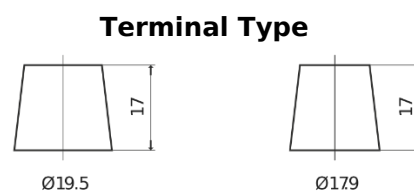

Product overview

Batteries for Trucks, Buses, Construction, Agriculture

StartPRO DG2253

Part number	DG2253
Technology	Flooded
EAN/GTIN	3661024026963
Voltage	12 V
Capacity	225.0 Ah
CCA	1200 A
Length	518 mm
Width	274 mm
Height	240 mm
Box size	D06
Polarity	ETN 3
Terminal Type	EN taper post
Hold Down	B0
Weights (subject of variation)	54.90 kg