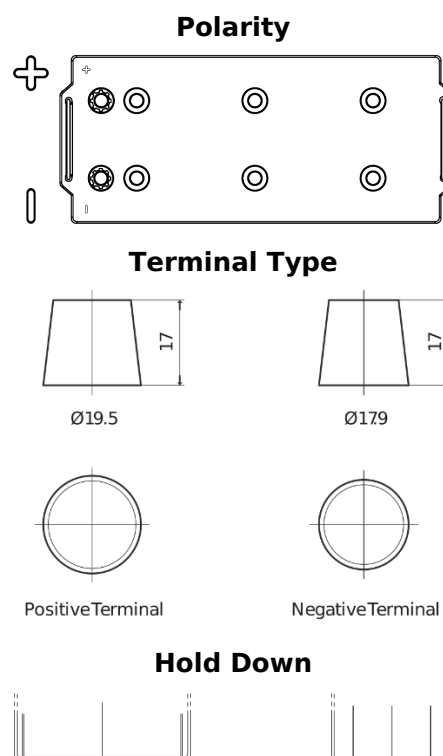

Product overview

Batteries for Trucks, Buses, Construction, Agriculture

StartPRO DG1803

Part number	DG1803
Technology	Flooded
EAN/GTIN	3661024025447
Voltage	12 V
Capacity	180.0 Ah
CCA	1000 A
Length	513 mm
Width	223 mm
Height	223 mm
Box size	D05
Polarity	ETN 3
Terminal Type	EN taper post
Hold Down	B0
Weights (subject of variation)	42.80 kg