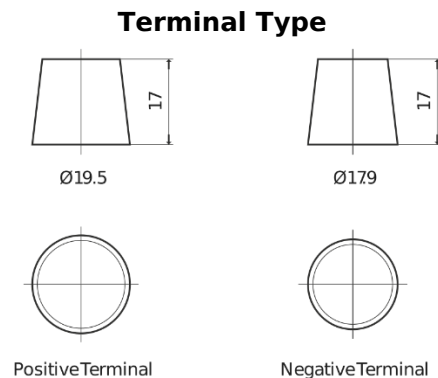

**Product overview**

Batteries for Trucks, Buses, Construction, Agriculture

**StartPRO DG1406**

Part number	DG1406
Technology	Flooded
EAN/GTIN	3661024025492
Voltage	12 V
Capacity	140.0 Ah
CCA	800 A
Length	510 mm
Width	175 mm
Height	225 mm
Box size	D08
Polarity	ETN 4
Terminal Type	EN taper post
Hold Down	B3
Weights (subject of variation)	33.50 kg