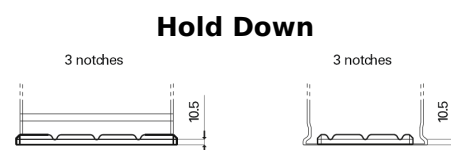

**Product overview**

Batteries for Trucks, Buses, Construction, Agriculture

**StartPRO DG1406**

Part number	DG1406
Technology	Flooded
EAN/GTIN	3661024025492
Voltage	12 V
Capacity	140.0 Ah
CCA	800 A
Length	510 mm
Width	175 mm
Height	225 mm
Box size	D08
Polarity	ETN 4
Terminal Type	EN taper post
Hold Down	B3
Weights (subject of variation)	33.50 kg