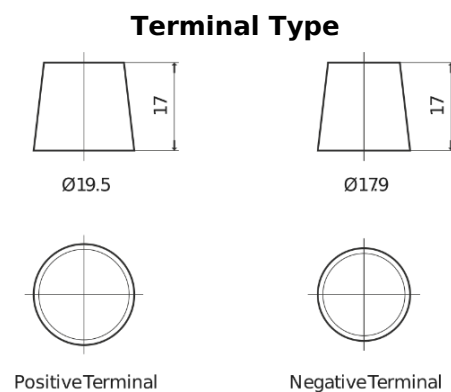

**Product overview**

Batteries for Trucks, Buses, Construction, Agriculture

**StartPRO DG1406**

Part number	DG1406
Technology	Flooded
EAN/GTIN	3661024025492
Voltage	12 V
Capacity	140.0 Ah
CCA	800 A
Length	510 mm
Width	175 mm
Height	225 mm
Box size	D08
Polarity	ETN 4
Terminal Type	EN taper post
Hold Down	B3
Weights (subject of variation)	33.50 kg