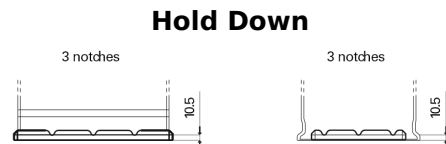

**Product overview**

Batteries for Trucks, Buses, Construction, Agriculture

**StartPRO DG1406**

Part number	DG1406
Technology	Flooded
EAN/GTIN	3661024025492
Voltage	12 V
Capacity	140.0 Ah
CCA	800 A
Length	510 mm
Width	175 mm
Height	225 mm
Box size	D08
Polarity	ETN 4
Terminal Type	EN taper post
Hold Down	B3
Weights (subject of variation)	33.50 kg