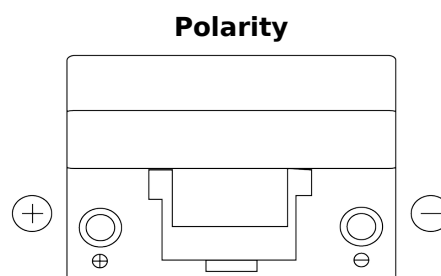

Product overview

Batteries for Cars

Power DB955

Part number	DB955
Technology	Flooded
EAN/GTIN	3661024024464
Voltage	12 V
Capacity	95.0 Ah
CCA	760 A
Length	306 mm
Width	173 mm
Height	222 mm
Box size	D31
Polarity	ETN 1
Terminal Type	EN taper post
Hold Down	Korean B1
Weights (subject of variation)	20.60 kg