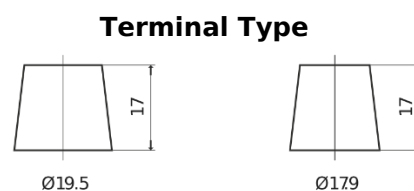

Product overview

Batteries for Cars

Power DB955

Part number	DB955
Technology	Flooded
EAN/GTIN	3661024024464
Voltage	12 V
Capacity	95.0 Ah
CCA	760 A
Length	306 mm
Width	173 mm
Height	222 mm
Box size	D31
Polarity	ETN 1
Terminal Type	EN taper post
Hold Down	Korean B1
Weights (subject of variation)	20.60 kg