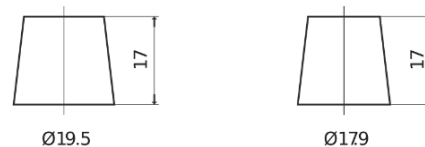

**Product overview**

Batteries for Cars

**Power DB955**

Part number	DB955
Technology	Flooded
EAN/GTIN	3661024024464
Voltage	12 V
Capacity	95.0 Ah
CCA	760 A
Length	306 mm
Width	173 mm
Height	222 mm
Box size	D31
Polarity	ETN 1
Terminal Type	EN taper post
Hold Down	Korean B1
Weights (subject of variation)	20.60 kg

**Polarity**

**Terminal Type**

Positive Terminal

Negative Terminal

**Hold Down**

Design, features and specifications are subject to change without notice. We disclaim any representation or warranty, express or implied, concerning the data or recommendations, and in no event shall be liable for any loss or damage claimed to have arisen as a result. Some products may not be available in your local market.