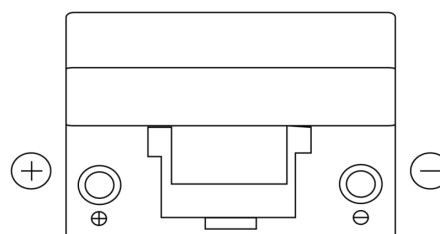

**Product overview**

Batteries for Cars

**Power DB955**

Part number	DB955
Technology	Flooded
EAN/GTIN	3661024024464
Voltage	12 V
Capacity	95.0 Ah
CCA	760 A
Length	306 mm
Width	173 mm
Height	222 mm
Box size	D31
Polarity	ETN 1
Terminal Type	EN taper post
Hold Down	Korean B1
Weights (subject of variation)	20.60 kg

**Polarity**

**Terminal Type**

Positive Terminal

Negative Terminal

**Hold Down**

Design, features and specifications are subject to change without notice. We disclaim any representation or warranty, express or implied, concerning the data or recommendations, and in no event shall be liable for any loss or damage claimed to have arisen as a result. Some products may not be available in your local market.