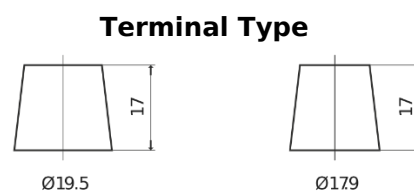

Product overview

Batteries for Cars

Power DB954

Part number	DB954
Technology	Flooded
EAN/GTIN	3661024024457
Voltage	12 V
Capacity	95.0 Ah
CCA	760 A
Length	306 mm
Width	173 mm
Height	222 mm
Box size	D31
Polarity	ETN 0
Terminal Type	EN taper post
Hold Down	Korean B1
Weights (subject of variation)	20.60 kg