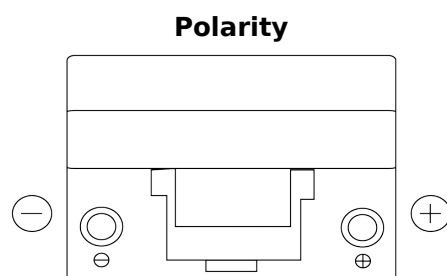

Product overview

Batteries for Cars

Power DB954

Part number	DB954
Technology	Flooded
EAN/GTIN	3661024024457
Voltage	12 V
Capacity	95.0 Ah
CCA	760 A
Length	306 mm
Width	173 mm
Height	222 mm
Box size	D31
Polarity	ETN 0
Terminal Type	EN taper post
Hold Down	Korean B1
Weights (subject of variation)	20.60 kg