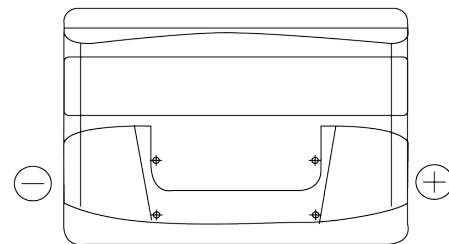

Product overview

Batteries for Cars

Power DB800

Part number	DB800
Technology	Flooded
EAN/GTIN	3661024026246
Voltage	12 V
Capacity	80.0 Ah
CCA	640 A
Length	315 mm
Width	175 mm
Height	190 mm
Box size	L04
Polarity	ETN 0
Terminal Type	EN taper post
Hold Down	B13
Weights (subject of variation)	19.00 kg

Polarity

Terminal Type

Positive Terminal

Negative Terminal

Hold Down

Design, features and specifications are subject to change without notice. We disclaim any representation or warranty, express or implied, concerning the data or recommendations, and in no event shall be liable for any loss or damage claimed to have arisen as a result. Some products may not be available in your local market.