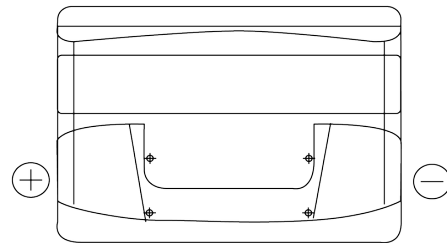

Product overview

Batteries for Cars

Power DB741

Part number	DB741
Technology	Flooded
EAN/GTIN	3661024024563
Voltage	12 V
Capacity	74.0 Ah
CCA	680 A
Length	278 mm
Width	175 mm
Height	190 mm
Box size	L03
Polarity	ETN 1
Terminal Type	EN taper post
Hold Down	B13
Weights (subject of variation)	16.60 kg

Polarity

Terminal Type

Positive Terminal

Negative Terminal

Hold Down

Design, features and specifications are subject to change without notice. We disclaim any representation or warranty, express or implied, concerning the data or recommendations, and in no event shall be liable for any loss or damage claimed to have arisen as a result. Some products may not be available in your local market.