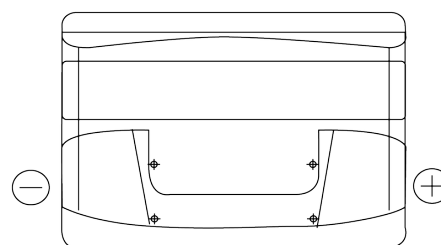

Product overview

Batteries for Cars

Power DB740

Part number	DB740
Technology	Flooded
EAN/GTIN	3661024024556
Voltage	12 V
Capacity	74.0 Ah
CCA	680 A
Length	278 mm
Width	175 mm
Height	190 mm
Box size	L03
Polarity	ETN 0
Terminal Type	EN taper post
Hold Down	B13
Weights (subject of variation)	16.60 kg

Polarity

Terminal Type

Positive Terminal

Negative Terminal

Hold Down

Design, features and specifications are subject to change without notice. We disclaim any representation or warranty, express or implied, concerning the data or recommendations, and in no event shall be liable for any loss or damage claimed to have arisen as a result. Some products may not be available in your local market.