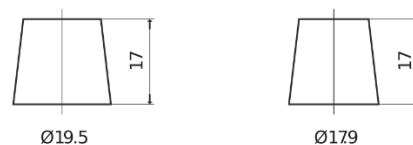

Terminal Type