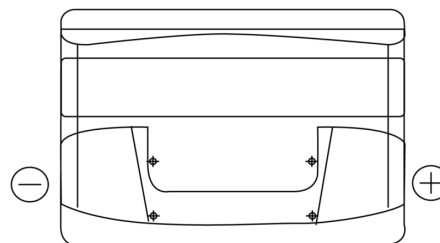

Product overview

Batteries for Cars

Power DB712

Part number	DB712
Technology	Flooded
EAN/GTIN	3661024024648
Voltage	12 V
Capacity	71.0 Ah
CCA	670 A
Length	278 mm
Width	175 mm
Height	175 mm
Box size	LB3
Polarity	ETN 0
Terminal Type	EN taper post
Hold Down	B13
Weights (subject of variation)	15.30 kg

Polarity

Terminal Type

Positive Terminal

Negative Terminal

Hold Down

Design, features and specifications are subject to change without notice. We disclaim any representation or warranty, express or implied, concerning the data or recommendations, and in no event shall be liable for any loss or damage claimed to have arisen as a result. Some products may not be available in your local market.