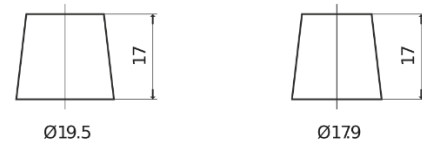

**Product overview**

Batteries for Cars

**Power DB704**

Part number	DB704
Technology	Flooded
EAN/GTIN	3661024024433
Voltage	12 V
Capacity	70.0 Ah
CCA	540 A
Length	270 mm
Width	173 mm
Height	222 mm
Box size	D26
Polarity	ETN 0
Terminal Type	EN taper post
Hold Down	Korean B1+B6
Weights (subject of variation)	16.10 kg

**Polarity**

**Terminal Type**

Positive Terminal

Negative Terminal

**Hold Down**

Design, features and specifications are subject to change without notice. We disclaim any representation or warranty, express or implied, concerning the data or recommendations, and in no event shall be liable for any loss or damage claimed to have arisen as a result. Some products may not be available in your local market.