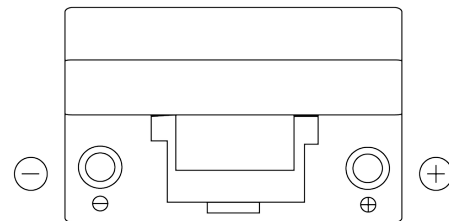

**Product overview**

Batteries for Cars

**Power DB704**

Part number	DB704
Technology	Flooded
EAN/GTIN	3661024024433
Voltage	12 V
Capacity	70.0 Ah
CCA	540 A
Length	270 mm
Width	173 mm
Height	222 mm
Box size	D26
Polarity	ETN 0
Terminal Type	EN taper post
Hold Down	Korean B1+B6
Weights (subject of variation)	16.10 kg

**Polarity**

**Terminal Type**

Positive Terminal

Negative Terminal

**Hold Down**

Design, features and specifications are subject to change without notice. We disclaim any representation or warranty, express or implied, concerning the data or recommendations, and in no event shall be liable for any loss or damage claimed to have arisen as a result. Some products may not be available in your local market.