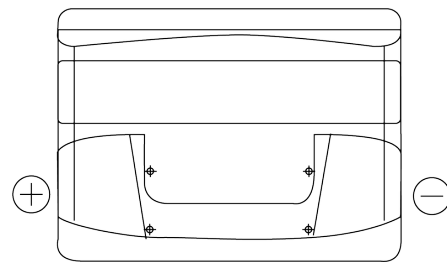

Product overview

Batteries for Cars

Power DB621

Part number	DB621
Technology	Flooded
EAN/GTIN	3661024024549
Voltage	12 V
Capacity	62.0 Ah
CCA	540 A
Length	242 mm
Width	175 mm
Height	190 mm
Box size	L02
Polarity	ETN 1
Terminal Type	EN taper post
Hold Down	B13
Weights (subject of variation)	14.20 kg

Polarity

Terminal Type

Ø19.5

Ø179

Positive Terminal

Negative Terminal

Hold Down

5 notches