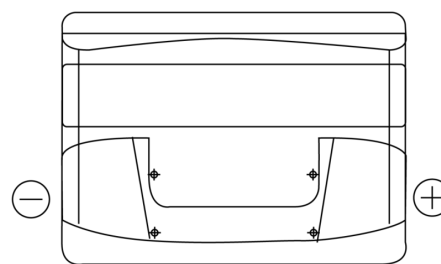

**Product overview**

Batteries for Cars

**Power DB442**

Part number	DB442
Technology	Flooded
EAN/GTIN	3661024024600
Voltage	12 V
Capacity	44.0 Ah
CCA	420 A
Length	207 mm
Width	175 mm
Height	175 mm
Box size	LB1
Polarity	ETN 0
Terminal Type	EN taper post
Hold Down	B13
Weights (subject of variation)	10.60 kg

**Polarity**

**Terminal Type**

Positive Terminal

Negative Terminal

**Hold Down**

Design, features and specifications are subject to change without notice. We disclaim any representation or warranty, express or implied, concerning the data or recommendations, and in no event shall be liable for any loss or damage claimed to have arisen as a result. Some products may not be available in your local market.