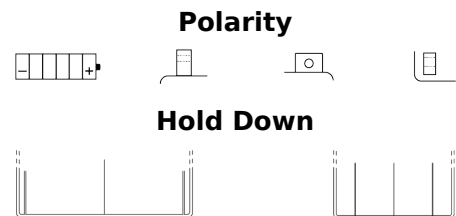

**Product overview**

Batteries for Motorcycles, ATVs, Snowmobiles, Garden

**Conventional E60-N30L-B**

Part number	E60-N30L-B
Technology	Flooded
EAN/GTIN	3661024033596
Voltage	12 V
Capacity	30 Ah
CCA	300 A
Length	185 mm
Width	130 mm
Height	170 mm
Box size	C68
Polarity	ETN 0
Terminal Type	M11
Hold Down	B0
Weights (subject of variation)	8.90 kg