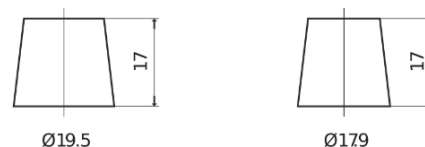

**Product overview**

Batteries for Cars

**Power DB440**

Part number	DB440
Technology	Flooded
EAN/GTIN	3661024024501
Voltage	12 V
Capacity	44.0 Ah
CCA	400 A
Length	175 mm
Width	175 mm
Height	190 mm
Box size	L00
Polarity	ETN 0
Terminal Type	EN taper post
Hold Down	B13
Weights (subject of variation)	10.70 kg

**Polarity**

**Terminal Type**

Positive Terminal

Negative Terminal

**Hold Down**

Design, features and specifications are subject to change without notice. We disclaim any representation or warranty, express or implied, concerning the data or recommendations, and in no event shall be liable for any loss or damage claimed to have arisen as a result. Some products may not be available in your local market.