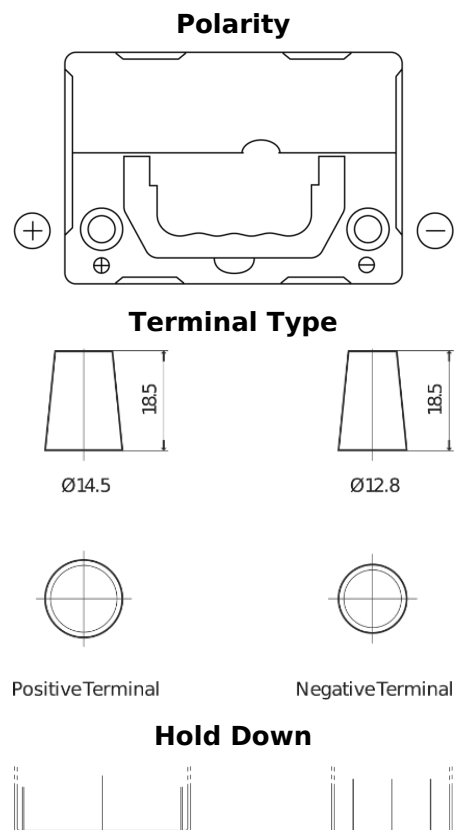

Product overview

Batteries for Cars

Power DB357

Part number	DB357
Technology	Flooded
EAN/GTIN	3661024024341
Voltage	12 V
Capacity	35.0 Ah
CCA	240 A
Length	187 mm
Width	127 mm
Height	220 mm
Box size	B19
Polarity	ETN 1
Terminal Type	JIS taper post
Hold Down	B0
Weights (subject of variation)	8.90 kg