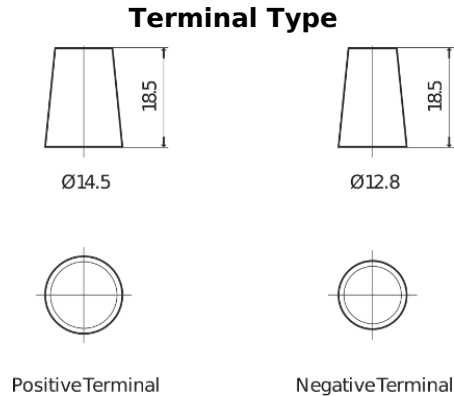

Product overview

Batteries for Cars

Power DB356

Part number	DB356
Technology	Flooded
EAN/GTIN	3661024024334
Voltage	12 V
Capacity	35.0 Ah
CCA	240 A
Length	187 mm
Width	127 mm
Height	220 mm
Box size	B19
Polarity	ETN 0
Terminal Type	JIS taper post
Hold Down	B0
Weights (subject of variation)	8.90 kg