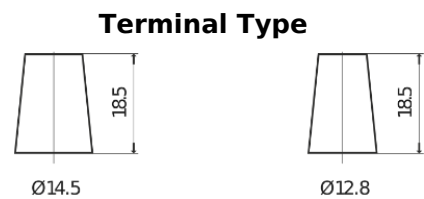

**Product overview**

Batteries for Cars

**Power DB356**

Part number	DB356
Technology	Flooded
EAN/GTIN	3661024024334
Voltage	12 V
Capacity	35.0 Ah
CCA	240 A
Length	187 mm
Width	127 mm
Height	220 mm
Box size	B19
Polarity	ETN 0
Terminal Type	JIS taper post
Hold Down	B0
Weights (subject of variation)	8.90 kg