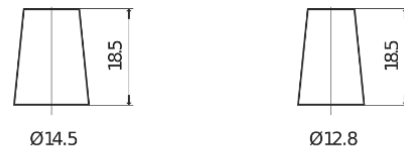

**Product overview**

Batteries for Cars

**Technica TB357**

Part number	TB357
Technology	Flooded
EAN/GTIN	3661024054348
Voltage	12 V
Capacity	35 Ah
CCA	240 A
Length	187 mm
Width	127 mm
Height	220 mm
Box size	B19
Polarity	ETN 1
Terminal Type	JIS taper post
Hold Down	B0
Weights (subject of variation)	8.90 kg

**Polarity**

**Terminal Type**

Positive Terminal

Negative Terminal

**Hold Down**

Design, features and specifications are subject to change without notice. We disclaim any representation or warranty, express or implied, concerning the data or recommendations, and in no event shall be liable for any loss or damage claimed to have arisen as a result. Some products may not be available in your local market.