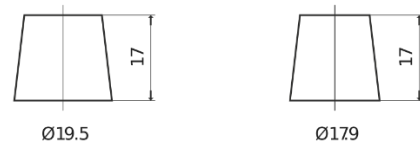

**Product overview**

Batteries for Cars

**Power DB1100**

Part number	DB1100
Technology	Flooded
EAN/GTIN	3661024026239
Voltage	12 V
Capacity	110.0 Ah
CCA	850 A
Length	392 mm
Width	175 mm
Height	190 mm
Box size	L06
Polarity	ETN 0
Terminal Type	EN taper post
Hold Down	B13
Weights (subject of variation)	26.30 kg

**Polarity**

**Terminal Type**

Positive Terminal

Negative Terminal

**Hold Down**

Design, features and specifications are subject to change without notice. We disclaim any representation or warranty, express or implied, concerning the data or recommendations, and in no event shall be liable for any loss or damage claimed to have arisen as a result. Some products may not be available in your local market.