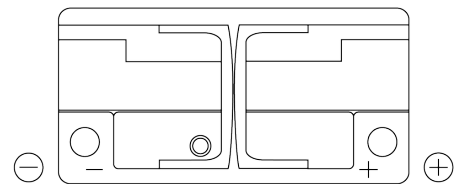

**Product overview**

Batteries for Cars

**Power DB1100**

Part number	DB1100
Technology	Flooded
EAN/GTIN	3661024026239
Voltage	12 V
Capacity	110.0 Ah
CCA	850 A
Length	392 mm
Width	175 mm
Height	190 mm
Box size	L06
Polarity	ETN 0
Terminal Type	EN taper post
Hold Down	B13
Weights (subject of variation)	26.30 kg

**Polarity**

**Terminal Type**

Positive Terminal

Negative Terminal

**Hold Down**

Design, features and specifications are subject to change without notice. We disclaim any representation or warranty, express or implied, concerning the data or recommendations, and in no event shall be liable for any loss or damage claimed to have arisen as a result. Some products may not be available in your local market.