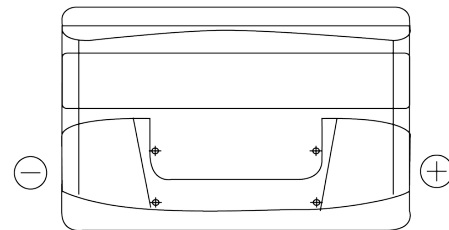

Product overview

Batteries for Cars

Power DB1000

Part number	DB1000
Technology	Flooded
EAN/GTIN	3661024024716
Voltage	12 V
Capacity	100.0 Ah
CCA	720 A
Length	315 mm
Width	175 mm
Height	205 mm
Box size	LH4
Polarity	ETN 0
Terminal Type	EN taper post
Hold Down	B13
Weights (subject of variation)	21.90 kg

Polarity

Terminal Type

Positive Terminal

Negative Terminal

Hold Down

Design, features and specifications are subject to change without notice. We disclaim any representation or warranty, express or implied, concerning the data or recommendations, and in no event shall be liable for any loss or damage claimed to have arisen as a result. Some products may not be available in your local market.