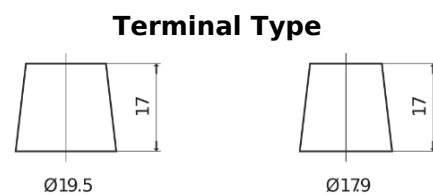

**Product overview**

Batteries for Trucks, Buses, Construction, Agriculture

**EndurancePRO EFB CX2253**

Part number	CX2253
Technology	EFB
EAN/GTIN	3661024016704
Voltage	12 V
Capacity	225.0 Ah
CCA	1150 A
Length	518 mm
Width	274 mm
Height	240 mm
Box size	D06
Polarity	ETN 3
Terminal Type	EN taper post
Hold Down	B0
Weights (subject of variation)	60.10 kg