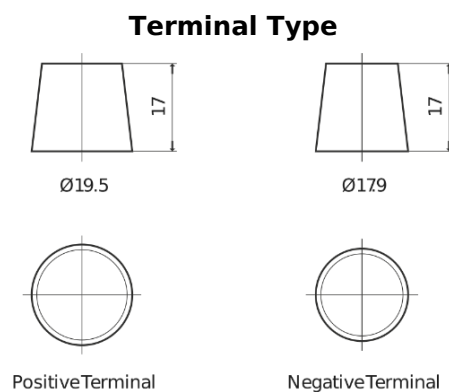

**Product overview**

Batteries for Trucks, Buses, Construction, Agriculture

**EndurancePRO EFB CX2253**

Part number	CX2253
Technology	EFB
EAN/GTIN	3661024016704
Voltage	12 V
Capacity	225.0 Ah
CCA	1150 A
Length	518 mm
Width	274 mm
Height	240 mm
Box size	D06
Polarity	ETN 3
Terminal Type	EN taper post
Hold Down	B0
Weights (subject of variation)	60.10 kg