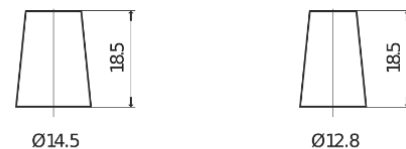

Terminal Type

Positive Terminal

Negative Terminal