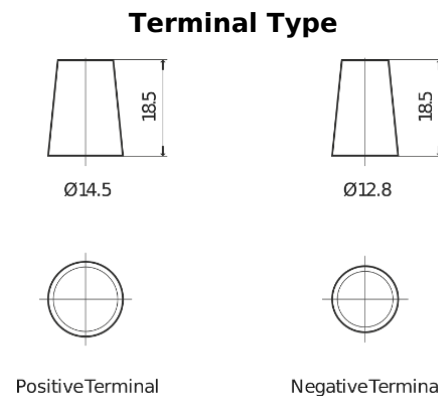

**Product overview**

Batteries for Cars

**Excell EB357**

Part number	EB357
Technology	Flooded
EAN/GTIN	3661024034340
Voltage	12 V
Capacity	35 Ah
CCA	240 A
Length	187 mm
Width	127 mm
Height	220 mm
Box size	B19
Polarity	ETN 1
Terminal Type	JIS taper post
Hold Down	B0
Weights (subject of variation)	8.90 kg