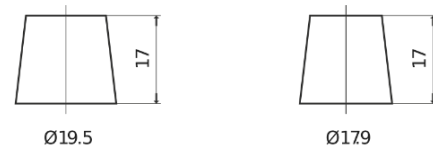

**Product overview**

Batteries for Cars

**AGM CK720**

Part number	CK720
Technology	AGM
EAN/GTIN	3661024017022
Voltage	12 V
Capacity	72.0 Ah
CCA	760 A
Length	278 mm
Width	175 mm
Height	190 mm
Box size	L03
Polarity	ETN 0
Terminal Type	EN taper post
Hold Down	B13
Weights (subject of variation)	20.60 kg

**Polarity**

**Terminal Type**

Positive Terminal

Negative Terminal

**Hold Down**

Design, features and specifications are subject to change without notice. We disclaim any representation or warranty, express or implied, concerning the data or recommendations, and in no event shall be liable for any loss or damage claimed to have arisen as a result. Some products may not be available in your local market.