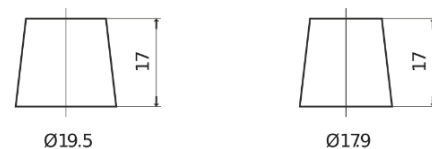

**Product overview**

Batteries for Cars

**AGM CK700**

Part number	CK700
Technology	AGM
EAN/GTIN	3661024015714
Voltage	12 V
Capacity	70.0 Ah
CCA	760 A
Length	278 mm
Width	175 mm
Height	190 mm
Box size	L03
Polarity	ETN 0
Terminal Type	EN taper post
Hold Down	B13
Weights (subject of variation)	20.60 kg

**Polarity**

**Terminal Type**

Positive Terminal

Negative Terminal

**Hold Down**

Design, features and specifications are subject to change without notice. We disclaim any representation or warranty, express or implied, concerning the data or recommendations, and in no event shall be liable for any loss or damage claimed to have arisen as a result. Some products may not be available in your local market.