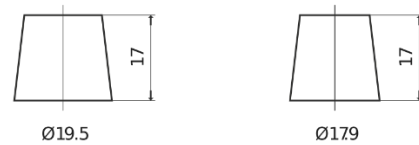

**Product overview**

Batteries for Trucks, Buses, Construction, Agriculture

**StartPRO EG1402**

Part number	EG1402
Technology	Flooded
EAN/GTIN	3661024035347
Voltage	12 V
Capacity	140 Ah
CCA	900 A
Length	508 mm
Width	175 mm
Height	205 mm
Box size	ATM
Polarity	ETN 0
Terminal Type	EN taper post
Hold Down	B1
Weights (subject of variation)	33.80 kg

**Polarity**

**Terminal Type**

Positive Terminal

Negative Terminal

**Hold Down**

Design, features and specifications are subject to change without notice. We disclaim any representation or warranty, express or implied, concerning the data or recommendations, and in no event shall be liable for any loss or damage claimed to have arisen as a result. Some products may not be available in your local market.