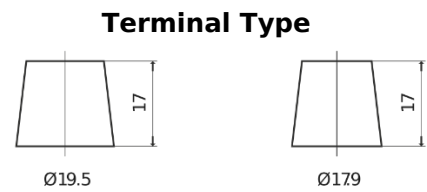

Product overview

Batteries for Trucks, Buses, Construction, Agriculture

PowerPRO Agri&Construction CJ2353

Part number	CJ2353
Technology	Flooded
EAN/GTIN	3661024016766
Voltage	12 V
Capacity	235.0 Ah
CCA	1450 A
Length	518 mm
Width	274 mm
Height	240 mm
Box size	D06
Polarity	ETN 3
Terminal Type	EN taper post
Hold Down	B0
Weights (subject of variation)	59.70 kg