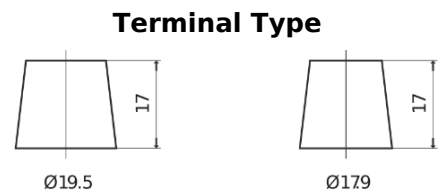

Product overview

Batteries for Trucks, Buses, Construction, Agriculture

PowerPRO Agri&Construction CJ2353

Part number	CJ2353
Technology	Flooded
EAN/GTIN	3661024016766
Voltage	12 V
Capacity	235.0 Ah
CCA	1450 A
Length	518 mm
Width	274 mm
Height	240 mm
Box size	D06
Polarity	ETN 3
Terminal Type	EN taper post
Hold Down	B0
Weights (subject of variation)	59.70 kg