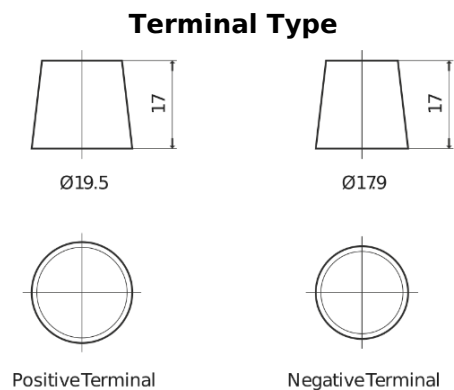

Product overview

Batteries for Trucks, Buses, Construction, Agriculture

PowerPRO Agri&Construction CJ1723

Part number	CJ1723
Technology	Flooded
EAN/GTIN	3661024016759
Voltage	12 V
Capacity	172.0 Ah
CCA	1390 A
Length	513 mm
Width	223 mm
Height	223 mm
Box size	D05
Polarity	ETN 3
Terminal Type	EN taper post
Hold Down	B0
Weights (subject of variation)	48.80 kg