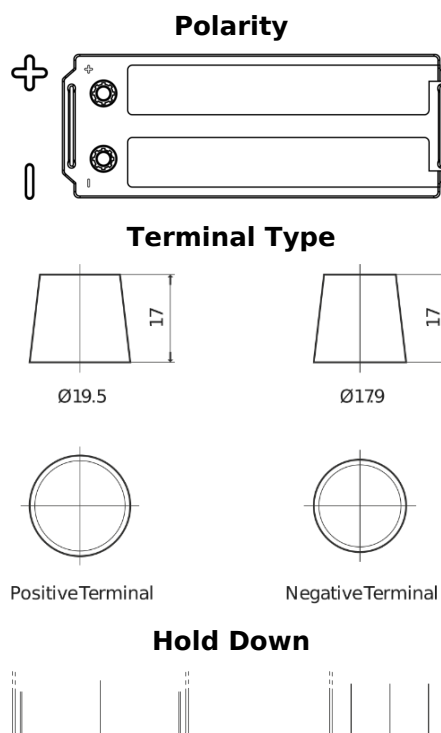

**Product overview**

Batteries for Trucks, Buses, Construction, Agriculture

**PowerPRO Agri&Construction CJ1523**

Part number	CJ1523
Technology	Flooded
EAN/GTIN	3661024016742
Voltage	12 V
Capacity	152.0 Ah
CCA	1130 A
Length	513 mm
Width	189 mm
Height	223 mm
Box size	D04
Polarity	ETN 3
Terminal Type	EN taper post
Hold Down	B0
Weights (subject of variation)	40.30 kg