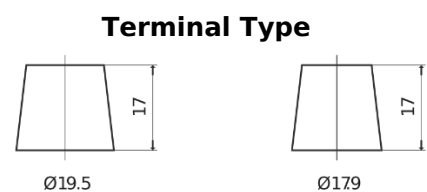

Product overview

Batteries for Trucks, Buses, Construction, Agriculture

PowerPRO Agri&Construction CJ1523

Part number	CJ1523
Technology	Flooded
EAN/GTIN	3661024016742
Voltage	12 V
Capacity	152.0 Ah
CCA	1130 A
Length	513 mm
Width	189 mm
Height	223 mm
Box size	D04
Polarity	ETN 3
Terminal Type	EN taper post
Hold Down	B0
Weights (subject of variation)	40.30 kg