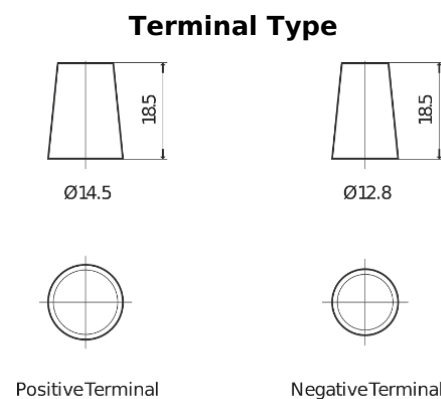

**Product overview**

Batteries for Cars

**Plus CB357**

Part number	CB357
Technology	Flooded
EAN/GTIN	3661024014342
Voltage	12 V
Capacity	35 Ah
CCA	240 A
Length	187 mm
Width	127 mm
Height	220 mm
Box size	B19
Polarity	ETN 1
Terminal Type	JIS taper post
Hold Down	B0
Weights (subject of variation)	8.90 kg