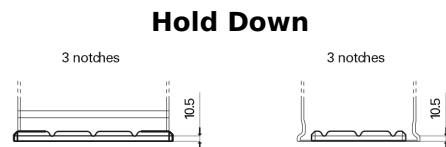

Product overview

Batteries for Trucks, Buses, Construction, Agriculture

PowerPRO Agri&Construction CJ1355

Part number	CJ1355
Technology	Flooded
EAN/GTIN	3661024016797
Voltage	12 V
Capacity	135.0 Ah
CCA	1000 A
Length	514 mm
Width	175 mm
Height	210 mm
Box size	DB8
Polarity	ETN 3
Terminal Type	EN taper post
Hold Down	B3
Weights (subject of variation)	36.00 kg