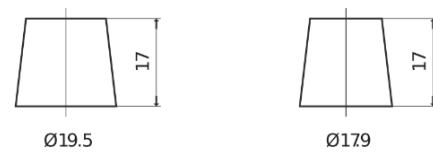

**Product overview**

Batteries for Trucks, Buses, Construction, Agriculture

**PowerPRO Agri&Construction CJ1355**

Part number	CJ1355
Technology	Flooded
EAN/GTIN	3661024016797
Voltage	12 V
Capacity	135.0 Ah
CCA	1000 A
Length	514 mm
Width	175 mm
Height	210 mm
Box size	DB8
Polarity	ETN 3
Terminal Type	EN taper post
Hold Down	B3
Weights (subject of variation)	36.00 kg

**Polarity**

**Terminal Type**

Positive Terminal

Negative Terminal

**Hold Down**

Design, features and specifications are subject to change without notice. We disclaim any representation or warranty, express or implied, concerning the data or recommendations, and in no event shall be liable for any loss or damage claimed to have arisen as a result. Some products may not be available in your local market.