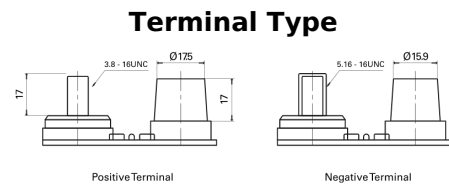

Product overview

Batteries for Trucks, Buses, Construction, Agriculture

PowerPRO Agri&Construction CJ050C

Part number	CJ050C
Technology	Flooded
EAN/GTIN	3661024016810
Voltage	12 V
Capacity	50.0 Ah
CCA	800 A
Length	260 mm
Width	173 mm
Height	206 mm
Box size	G34
Polarity	ETN 1
Terminal Type	SAE M 3/8" - 5/16" taper&stud
Hold Down	B7
Weights (subject of variation)	17.90 kg