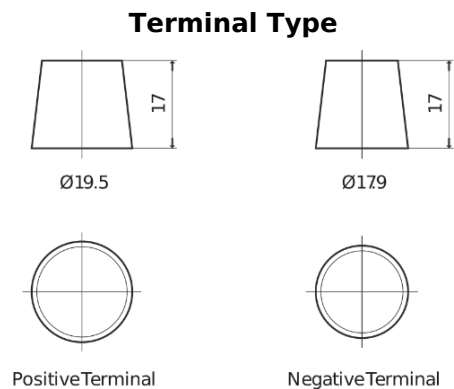

**Product overview**

Batteries for Trucks, Buses, Construction, Agriculture

**StartPRO CG2253**

Part number	CG2253
Technology	Flooded
EAN/GTIN	3661024016964
Voltage	12 V
Capacity	225.0 Ah
CCA	1200 A
Length	518 mm
Width	274 mm
Height	240 mm
Box size	D06
Polarity	ETN 3
Terminal Type	EN taper post
Hold Down	B0
Weights (subject of variation)	54.90 kg