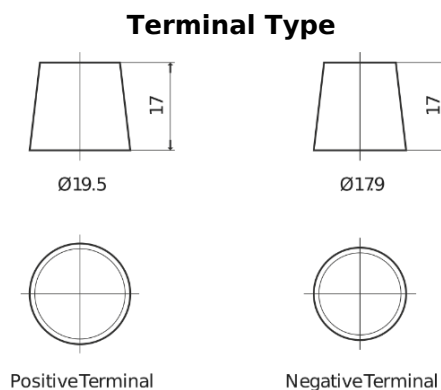

**Product overview**

Batteries for Trucks, Buses, Construction, Agriculture

**StartPRO CG1803**

Part number	CG1803
Technology	Flooded
EAN/GTIN	3661024015448
Voltage	12 V
Capacity	180.0 Ah
CCA	1000 A
Length	513 mm
Width	223 mm
Height	223 mm
Box size	D05
Polarity	ETN 3
Terminal Type	EN taper post
Hold Down	B0
Weights (subject of variation)	42.80 kg