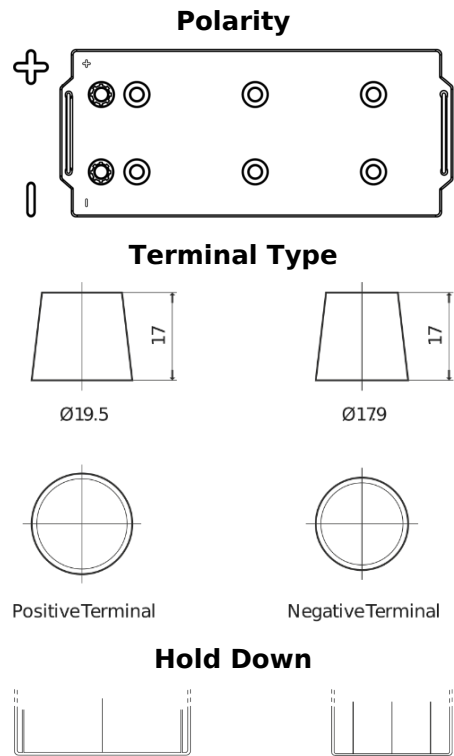

Product overview

Batteries for Trucks, Buses, Construction, Agriculture

StartPRO CG1703

Part number	CG1703
Technology	Flooded
EAN/GTIN	3661024016896
Voltage	12 V
Capacity	170.0 Ah
CCA	950 A
Length	513 mm
Width	223 mm
Height	223 mm
Box size	D05
Polarity	ETN 3
Terminal Type	EN taper post
Hold Down	B0
Weights (subject of variation)	40.20 kg