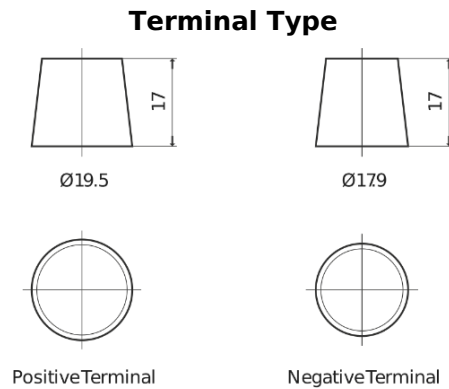

**Product overview**

Batteries for Trucks, Buses, Construction, Agriculture

**StartPRO CG1703**

Part number	CG1703
Technology	Flooded
EAN/GTIN	3661024016896
Voltage	12 V
Capacity	170.0 Ah
CCA	950 A
Length	513 mm
Width	223 mm
Height	223 mm
Box size	D05
Polarity	ETN 3
Terminal Type	EN taper post
Hold Down	B0
Weights (subject of variation)	40.20 kg