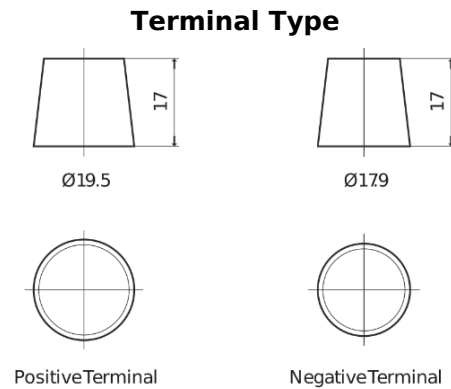

Product overview

Batteries for Trucks, Buses, Construction, Agriculture

StartPRO CG1703

Part number	CG1703
Technology	Flooded
EAN/GTIN	3661024016896
Voltage	12 V
Capacity	170.0 Ah
CCA	950 A
Length	513 mm
Width	223 mm
Height	223 mm
Box size	D05
Polarity	ETN 3
Terminal Type	EN taper post
Hold Down	B0
Weights (subject of variation)	40.20 kg