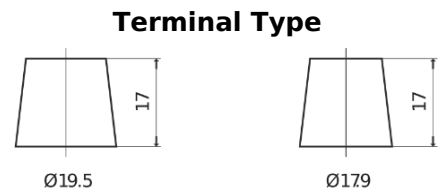

Product overview

Batteries for Trucks, Buses, Construction, Agriculture

StartPRO CG1403

Part number	CG1403
Technology	Flooded
EAN/GTIN	3661024015424
Voltage	12 V
Capacity	140.0 Ah
CCA	800 A
Length	513 mm
Width	189 mm
Height	223 mm
Box size	D04
Polarity	ETN 3
Terminal Type	EN taper post
Hold Down	B0
Weights (subject of variation)	34.10 kg