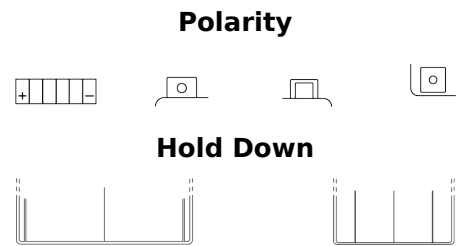

Product overview

Batteries for Motorcycles, ATVs, Snowmobiles, Garden

Li-Ion ELTX14H

Part number	ELTX14H
Technology	Li-Ion
EAN/GTIN	3661024036801
Voltage	12 V
Capacity	4 Ah
CCA	240 A
Watt hour	48 Wh
Length	150 mm
Width	90 mm
Height	95 mm
Box size	C53
Polarity	ETN 1
Terminal Type	M12
Hold Down	B0
Weights (subject of variation)	0.90 kg