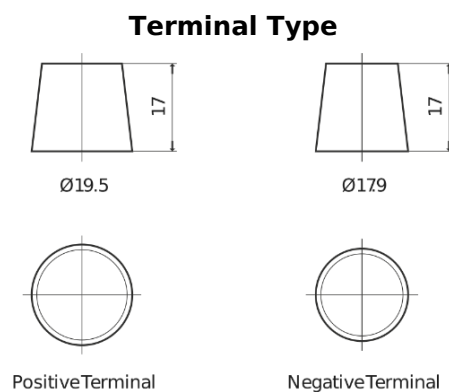

Product overview

Batteries for Trucks, Buses, Construction, Agriculture

PowerPRO CF2353

Part number	CF2353
Technology	Flooded
EAN/GTIN	3661024015325
Voltage	12 V
Capacity	235.0 Ah
CCA	1300 A
Length	518 mm
Width	274 mm
Height	240 mm
Box size	D06
Polarity	ETN 3
Terminal Type	EN taper post
Hold Down	B0
Weights (subject of variation)	56.30 kg