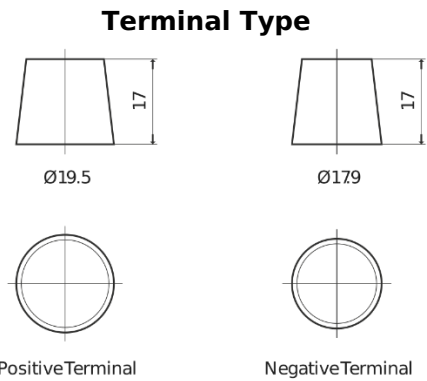

Product overview

Batteries for Trucks, Buses, Construction, Agriculture

PowerPRO CF2353

Part number	CF2353
Technology	Flooded
EAN/GTIN	3661024015325
Voltage	12 V
Capacity	235.0 Ah
CCA	1300 A
Length	518 mm
Width	274 mm
Height	240 mm
Box size	D06
Polarity	ETN 3
Terminal Type	EN taper post
Hold Down	B0
Weights (subject of variation)	56.30 kg