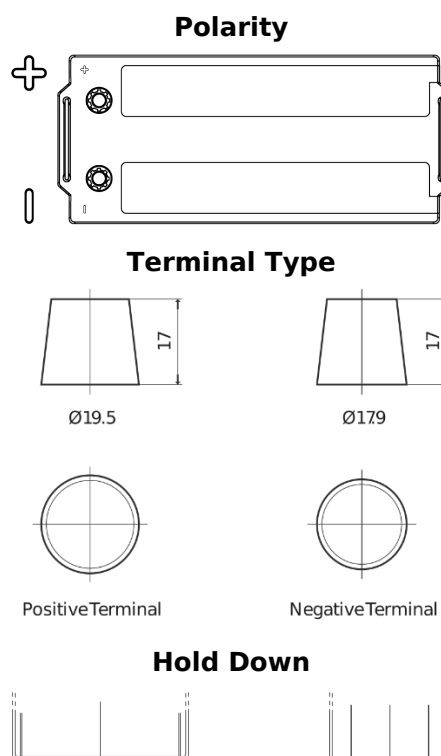

Product overview

Batteries for Trucks, Buses, Construction, Agriculture

PowerPRO CF1853

Part number	CF1853
Technology	Flooded
EAN/GTIN	3661024015318
Voltage	12 V
Capacity	185.0 Ah
CCA	1150 A
Length	513 mm
Width	223 mm
Height	223 mm
Box size	D05
Polarity	ETN 3
Terminal Type	EN taper post
Hold Down	B0
Weights (subject of variation)	43.90 kg