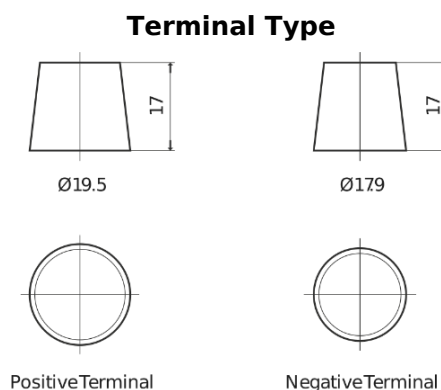

**Product overview**

Batteries for Trucks, Buses, Construction, Agriculture

**PowerPRO CF1853**

Part number	CF1853
Technology	Flooded
EAN/GTIN	3661024015318
Voltage	12 V
Capacity	185.0 Ah
CCA	1150 A
Length	513 mm
Width	223 mm
Height	223 mm
Box size	D05
Polarity	ETN 3
Terminal Type	EN taper post
Hold Down	B0
Weights (subject of variation)	43.90 kg