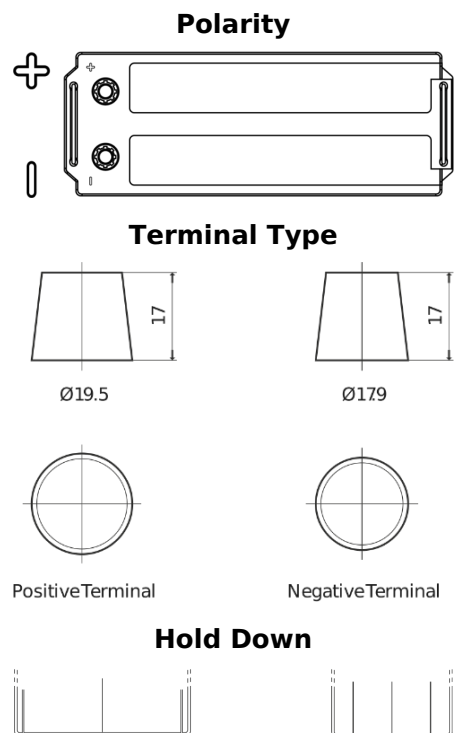

Product overview

Batteries for Trucks, Buses, Construction, Agriculture

PowerPRO CF1453

Part number	CF1453
Technology	Flooded
EAN/GTIN	3661024015301
Voltage	12 V
Capacity	145.0 Ah
CCA	900 A
Length	513 mm
Width	189 mm
Height	223 mm
Box size	D04
Polarity	ETN 3
Terminal Type	EN taper post
Hold Down	B0
Weights (subject of variation)	35.90 kg