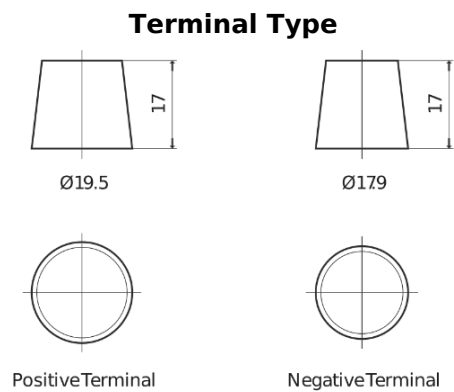

**Product overview**

Batteries for Trucks, Buses, Construction, Agriculture

**PowerPRO CF1250**

Part number	CF1250
Technology	Flooded
EAN/GTIN	3661024017060
Voltage	12 V
Capacity	125.0 Ah
CCA	850 A
Length	349 mm
Width	175 mm
Height	285 mm
Box size	D03
Polarity	ETN 0
Terminal Type	EN taper post
Hold Down	B0
Weights (subject of variation)	31.00 kg