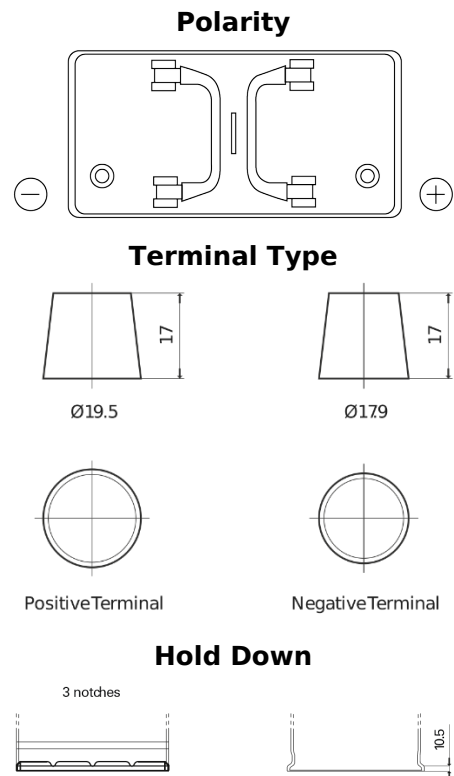

Product overview

Batteries for Trucks, Buses, Construction, Agriculture

PowerPRO CF1202

Part number	CF1202
Technology	Flooded
EAN/GTIN	3661024015271
Voltage	12 V
Capacity	120.0 Ah
CCA	870 A
Length	349 mm
Width	175 mm
Height	235 mm
Box size	D02
Polarity	ETN 0
Terminal Type	EN taper post
Hold Down	B1
Weights (subject of variation)	27.50 kg