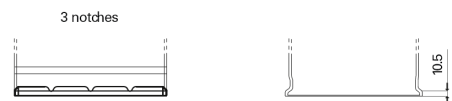

Product overview

Batteries for Trucks, Buses, Construction, Agriculture

PowerPRO CF1202

Part number	CF1202
Technology	Flooded
EAN/GTIN	3661024015271
Voltage	12 V
Capacity	120.0 Ah
CCA	870 A
Length	349 mm
Width	175 mm
Height	235 mm
Box size	D02
Polarity	ETN 0
Terminal Type	EN taper post
Hold Down	B1
Weights (subject of variation)	27.50 kg

Polarity

Terminal Type

Positive Terminal

Negative Terminal

Hold Down

Design, features and specifications are subject to change without notice. We disclaim any representation or warranty, express or implied, concerning the data or recommendations, and in no event shall be liable for any loss or damage claimed to have arisen as a result. Some products may not be available in your local market.